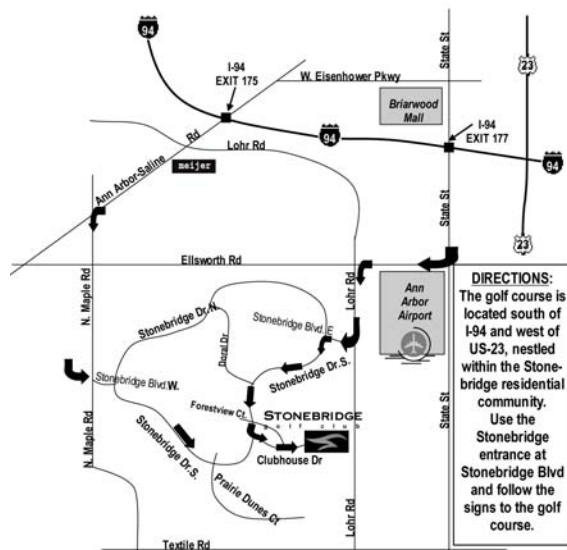

LOCATION...

1825 CLUBHOUSE DR.
ANN ARBOR, MI 48108

734.429.8383

Stonebridge Policies: Soft spikes required. 24 hour tee time cancellation policy. All alcohol must be purchased from Stonebridge Golf Club per the Michigan Liquor Control Commission.

STONEBRIDGE.... A WORK OF Art

SEASON PASSES...

Corporate \$2,750

- Sixty (60) prepaid, 18 hole rounds with cart. Rounds may be used weekdays, weekends or holidays. 9 hole and twilight rounds can be counted as a 1/2 round